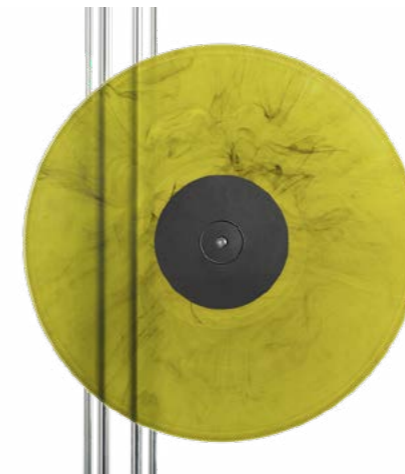

96% Trans Yellow 9340
+ 3% White 1154 + 1% Black

49% Gold 9221
+ 49% Orange 9350 + 2% Black

99% Trans Orange 9226
+ 1% Black

98% Trans Orange 9226
+ 2% Black

90% Trans Yellow 9216 + 9% Trans
Red 8287 + 1% Black

Marble Vinyl

97% Crystal 8751
+ 3% Black

99% Trans Crystal 8751
+ 1% Black

96% Trans Lime 9343
+ 3% White 1154 + 1% Black

99% Trans Yellow 9340
+ 1% Black

98% Trans Natural 141
+ 2% Black

98% Gold 9221
+ 2% Black

98% Trans Yellow 9340
+ 2% Black

97% Trans Yellow 9340
+Blue 8228+ 1% Black

Marble Vinyl

98% Trans Yellow 9216
+ 2% Blue 8228

94% Trans Yellow 9216
+ 3% Blue 8228 + 3% White 1154

99% Turquoise 8788
+ 1% Black