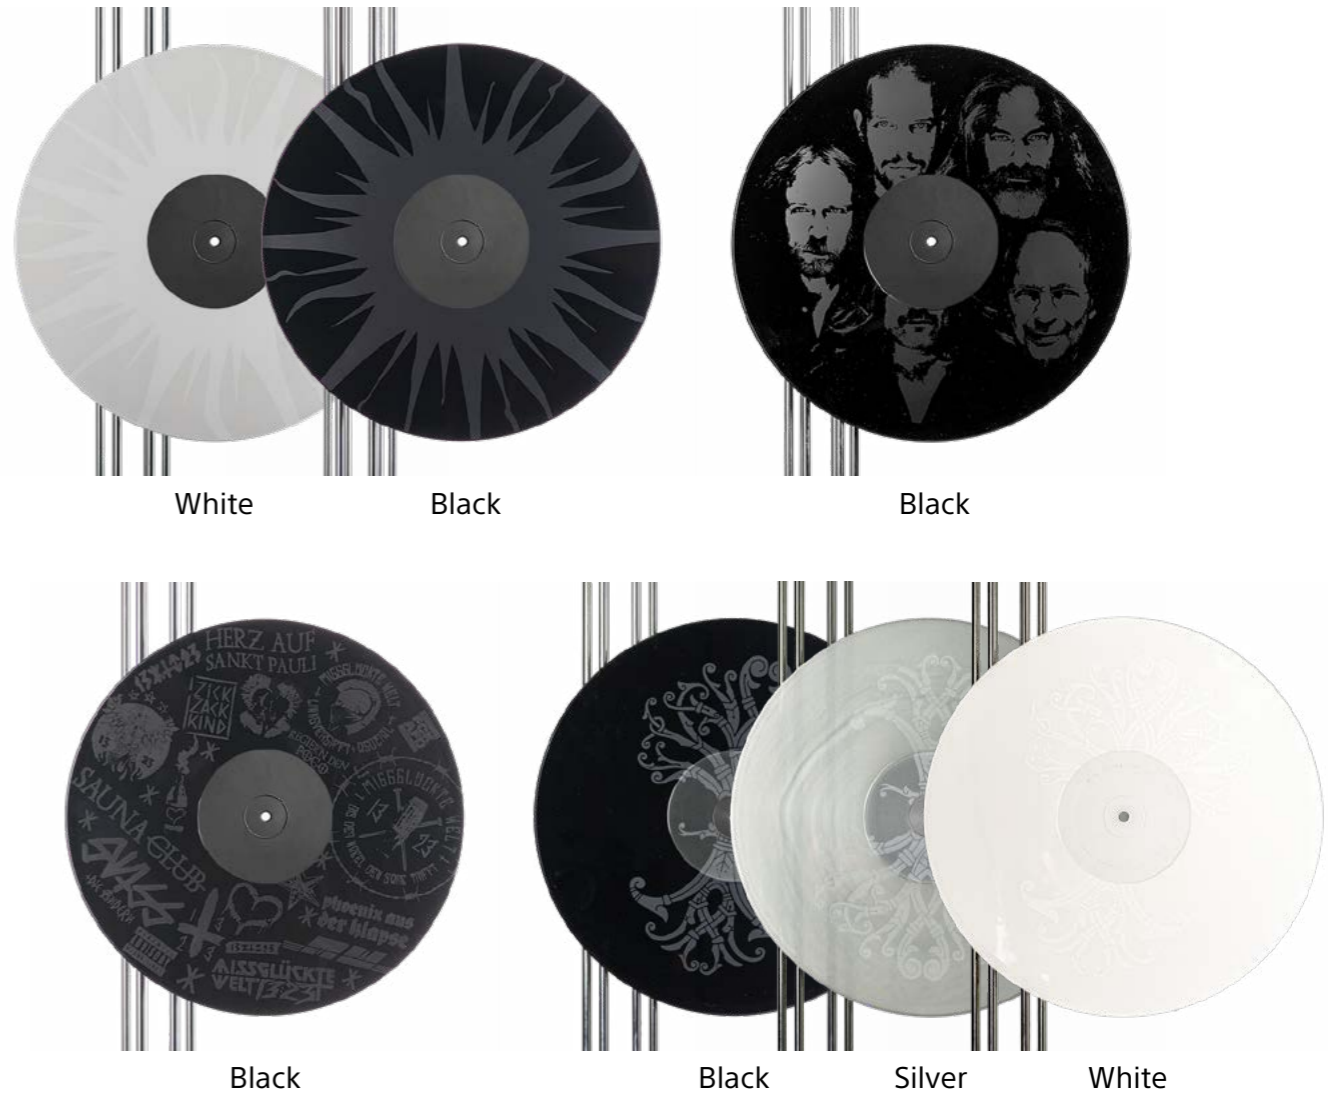

White 1154
+ Black

Half + Half

Red 8227
+ Black

Blue 8228 + Red 8227

Trans Magenta 9344
+ Black

Trans Violet 9346
+ Black

Trans Red 8287
+ Black

Trans Magenta 9344
+ Trans Blue 9391

Turquoise 8788
+ White 1154

Turquoise 8788
+ Black

Half + Half

Half + Half

Yellow 8308
+ Black

Trans Yellow 9340
+ Black

Trans Green 8755
+ Black

Colour in Colour

Trans Blue 9391
+ Turquoise 8788

Trans Blue 9391
+ Black

White 1154
+ Trans Orange 9226

Trans Red 8287
+ Yellow 8308

Red 8227
+ Black

Trans Yellow 9216
+ Black

Trans Magenta 9344
Turquoise 8788

Trans Yellow 9340
+ Red 8227

Etched

Etching

Sunburst

Outside: Black
Inside: Yellow 8308

Outside: Red 8227
Inside: White 1154

Outside: Black
Inside: Gold 9221

Outside: Black
Inside: Orange 9350

Special Marbled Vinyl
60% White + 40% Trans Magenta 9344